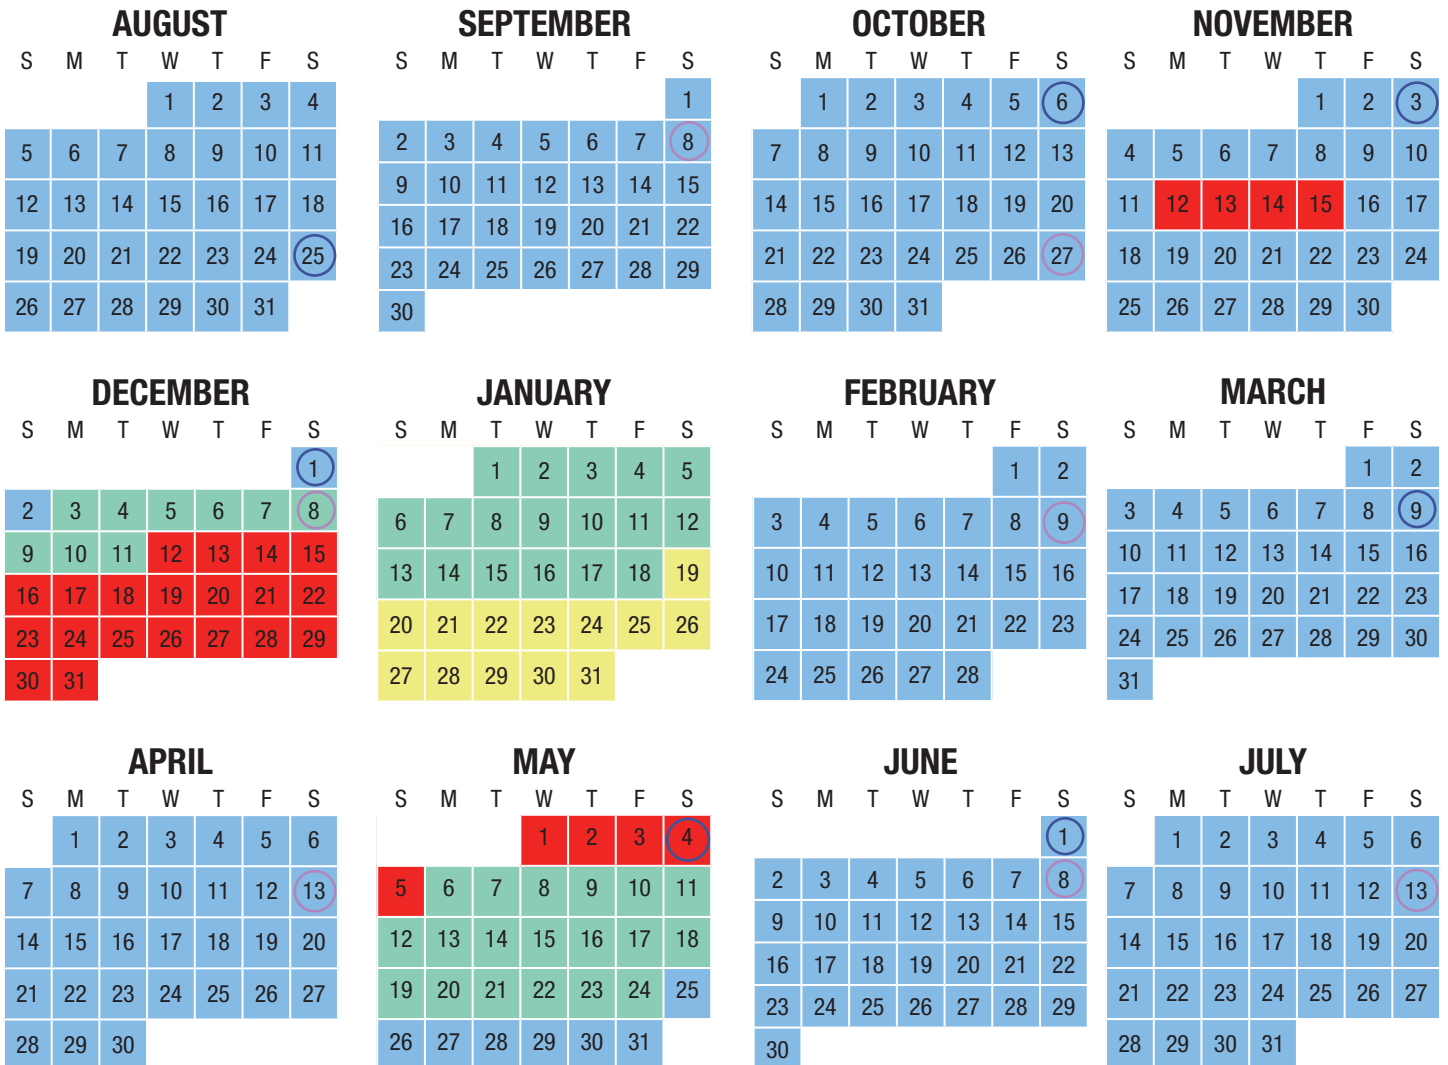

2018 - 2019 W. BEACH VOLLEYBALL (DI)
RECRUITING CALENDAR

■ - Contact Period	■ - Quiet Period
■ - Evaluation Period	○ - SAT Test Date
■ - Dead Period*	○ - ACT Test Date

Notes:

*May 1-5, 2018. During this time coaches may evaluate on only one day and may attend only one event on that day during this period. Such an event shall occur within a 30-mile radius of the site of the championship. Coaches from the same institution who attend such an event shall attend the same event on the same day. Coaches shall not attend events that occur at the same time that any intercollegiate competition in conjunction with the NCAA championship occurs.