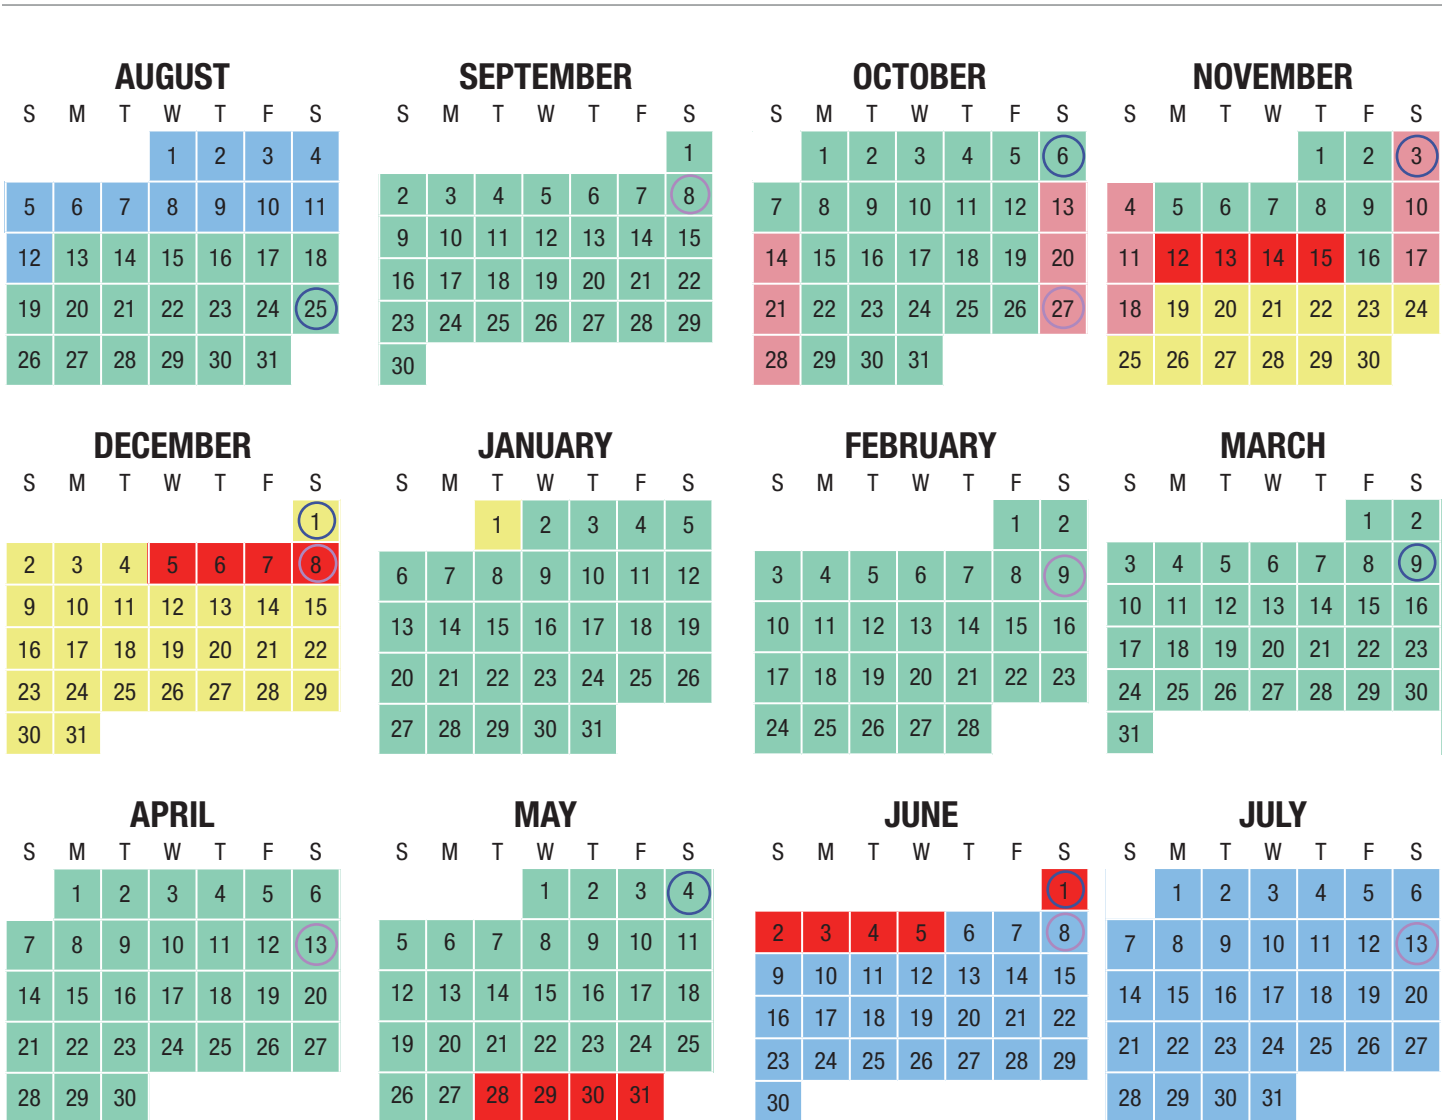

2018 - 2019 SOFTBALL (DI) RECRUITING CALENDAR

■ - Contact Period	■ - Quiet Period
■ - Scholastic Evaluation Period	○ - SAT Test Date
■ - Nonscholastic Evaluation Period	○ - ACT Test Date
■ - Dead Period	

Notes:

- Scholastic Evaluation Period: During a scholastic evaluation period (green) Division I softball coaches can't work at noninstitutional camps. They can only work at institutional camps during this period.

- Nonscholastic Evaluation Period: During a nonscholastic evaluation period (pink) college coaches can evaluate athletes on or off campus. Additionally, they can work institutional and noninstitutional camps at this time.