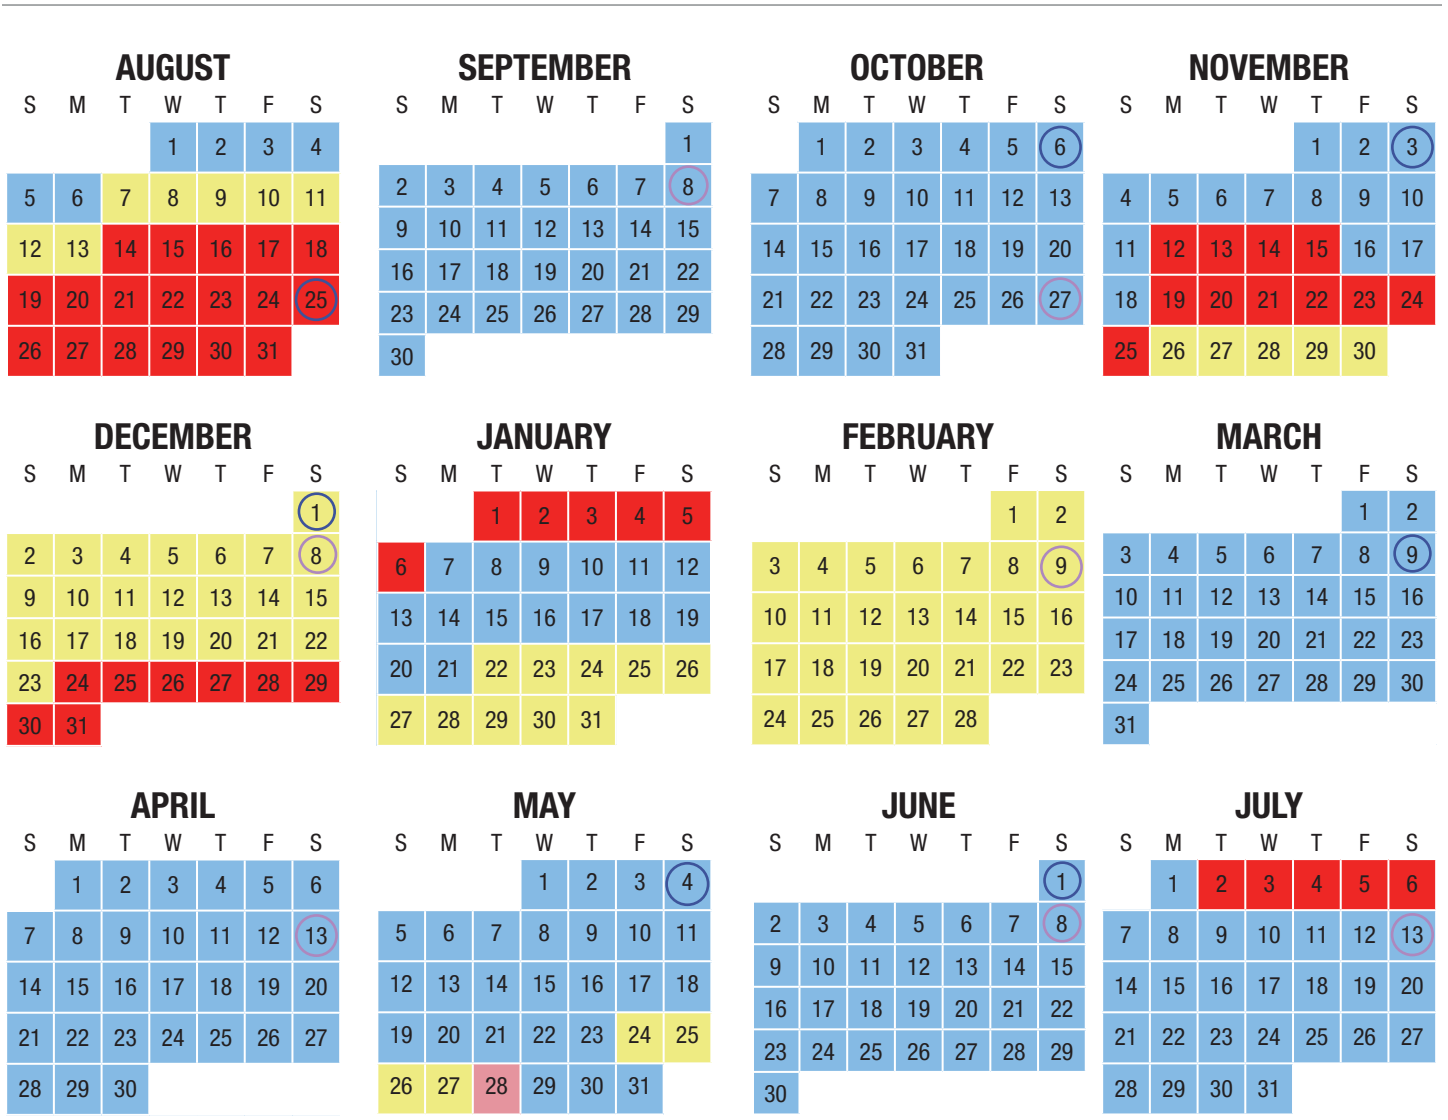

2018 - 2019 M. LACROSSE (DI)
RECRUITING CALENDAR

■ - Contact Period	■ - Quiet Period
■ - Evaluation Period	 - SAT Test Date
■ - Dead Period	 - ACT Test Date
■ - Dead Period*	

Notes:

+ On these days the dead period ends at noon and the quiet period begins at noon. (pink)