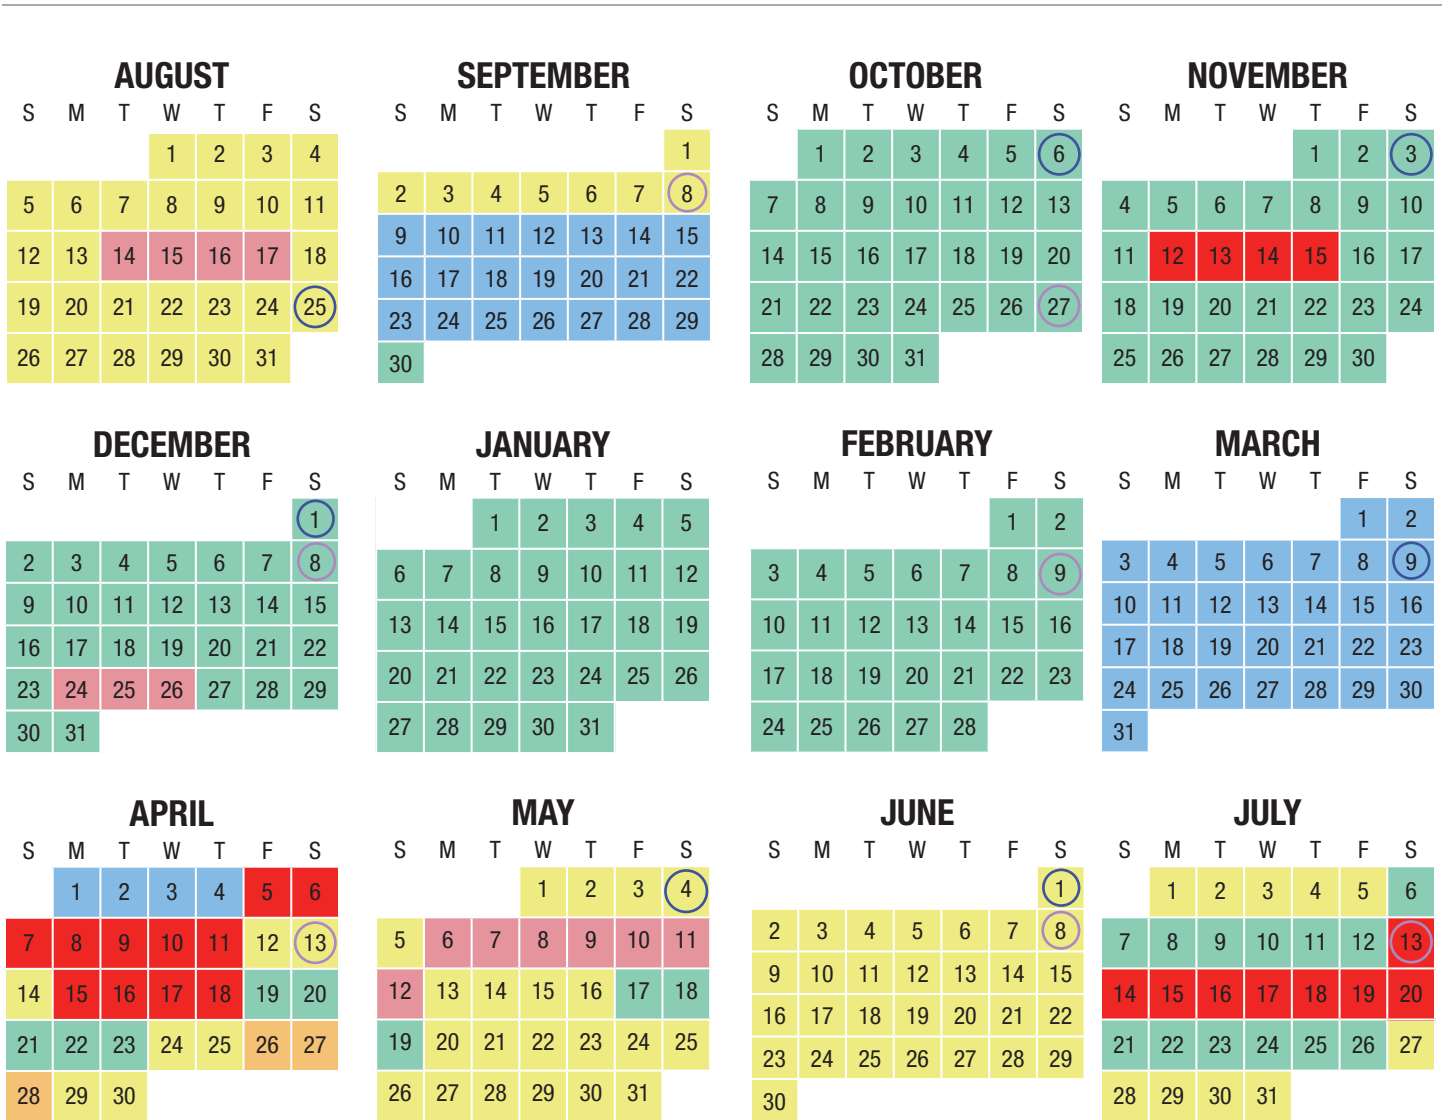

2018 - 2019 W. BASKETBALL (DI) RECRUITING CALENDAR

■ - Contact Period	■ - Quiet Period
■ - Evaluation Period	■ - Recruiting Shutdown
■ - Nonscholastic Evaluation Period	○ - SAT Test Date
■ - Dead Period	○ - ACT Test Date

Notes:

Nonscholastic Evaluation Period - Evaluation are only permissible at nonscholastic events.

Recruiting Shutdown - No form of recruiting [e.g., contacts, evaluations, official or unofficial visits, correspondence or making/receiving telephone calls] is permissible.